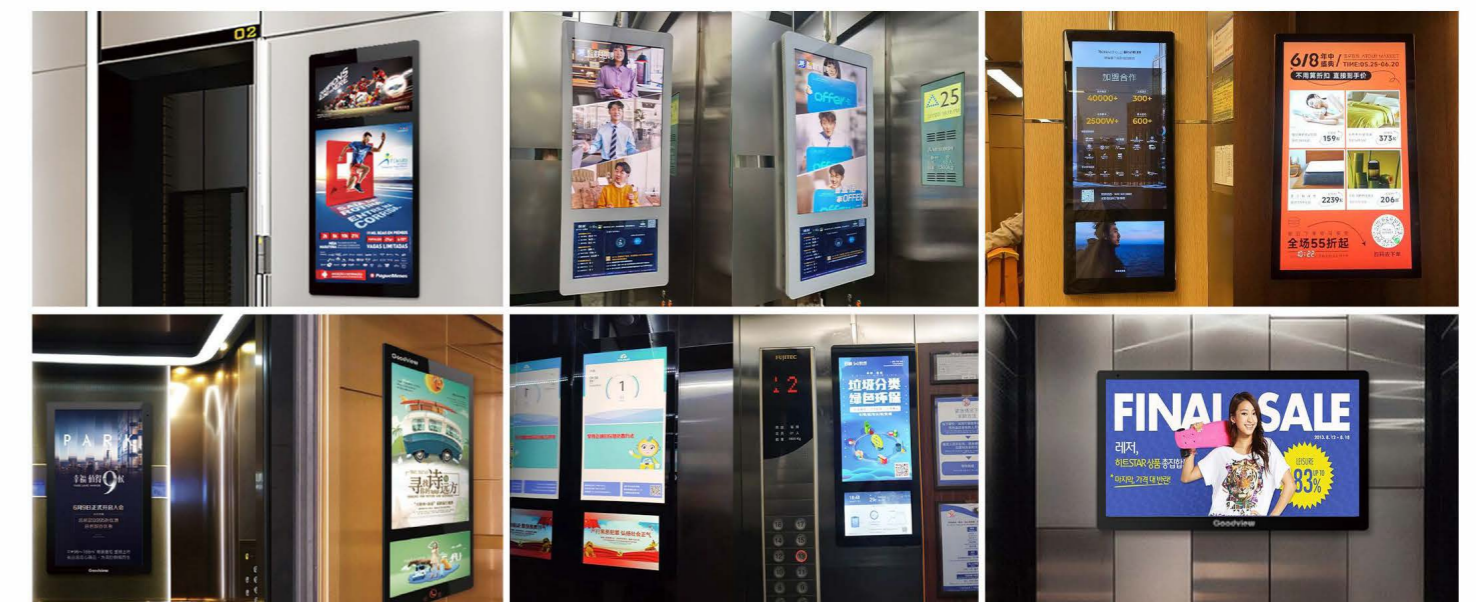

Application Case