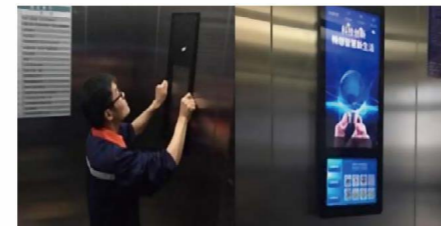

Media and property operate on the same platform

Managing the same platform separately, the media company is responsible for the operation of advertisements, and the property for the maintenance of elevator public welfare content