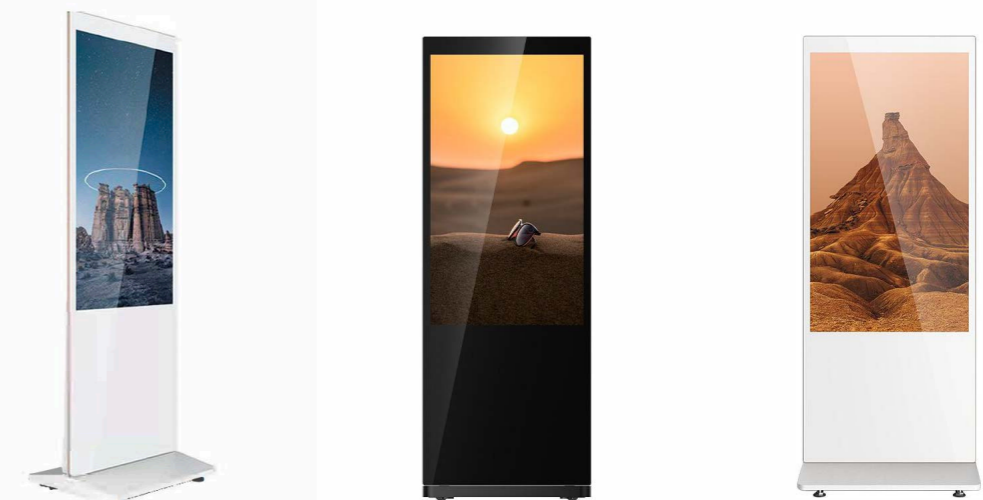

Freestanding Display Series

Size: 49、55、65 inch

10-point high-precision capacitive touch

Precise contact, fast response, screen without water ripple, with dynamic image clarity technology

Original commercial IPS panel

Can highly restore the picture color, viewing angle is wide, even if different angles to enjoy the same visual effect

Support 16/7, Timed switch on/off

Support sleep/wake function, suitable for all-weather operation of commercial stores and airports, stations and other public occasions

High-end configuration, full compatibility

Support network publishing and U disk local playback, plug and play, display information as you wish

One key lockscreen, secure and controllable

One key lock function, after opening the remote control, USB, mouse, etc. are locked to prevent unauthorized operation of unauthorized personnel in public places

Built-in interactive content creation and publishing software

Support custom creation, video images, scrolling subtitles, weather and other forms of touch interactive content production and publishing

Parameters