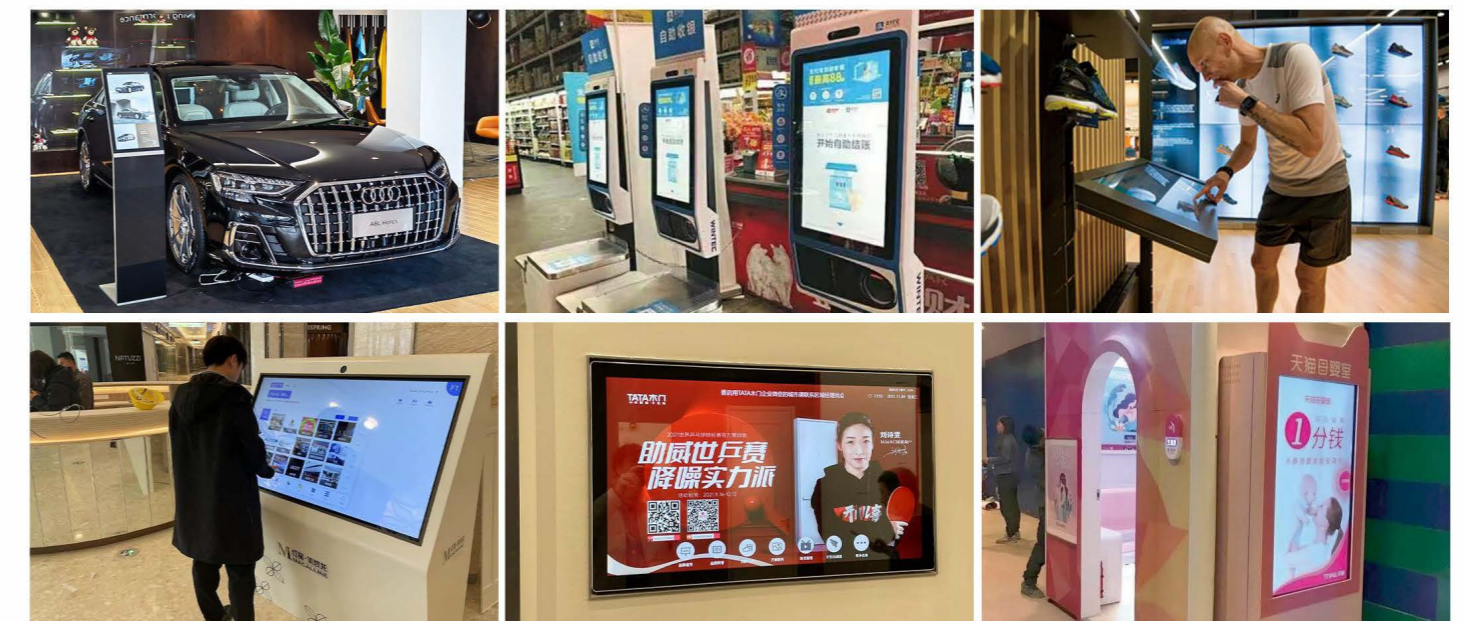

Application Case