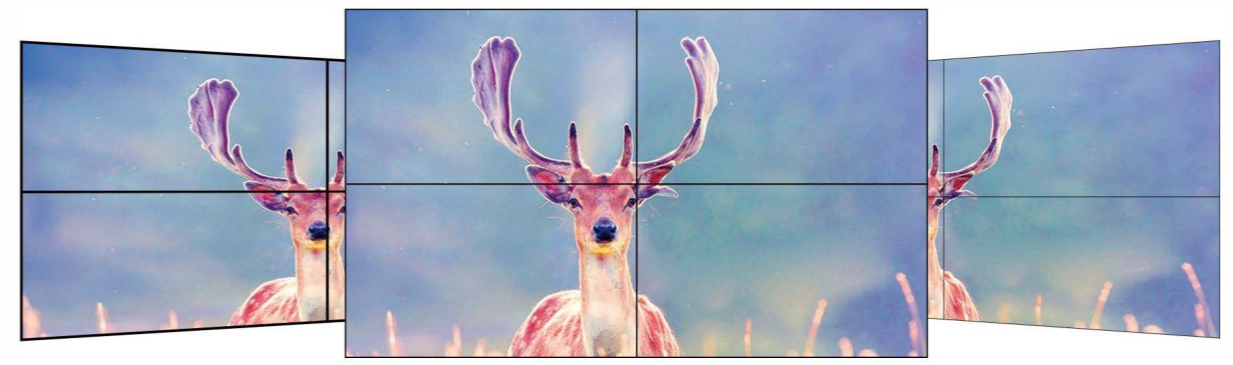

Application Case

Tap into your Inner Creative Genius

How to Find new, groundbreaking ideas and inspirations from the world around you

Video Wall Series

Size: 46、49、55 inch

3.5mm piece

1.8mm piece

0.88mm piece