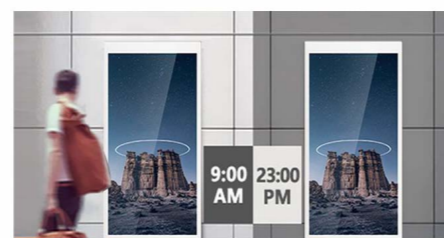

Support 16/7, Timed switch on/off

Support sleep/wake function, suitable for all-weather operation of commercial stores and airports, stations and other public occasions