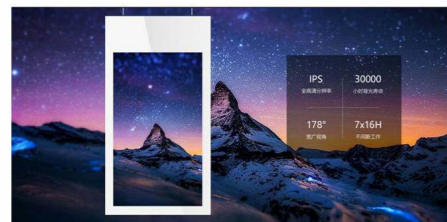

Application Case

Double-side Window Display Series

Size: 43, 55 Inch

IPS LCD panel

High brightness, high saturation display, ultra-long service life, 178° wide viewing angle, so you can enjoy the feast of perspective