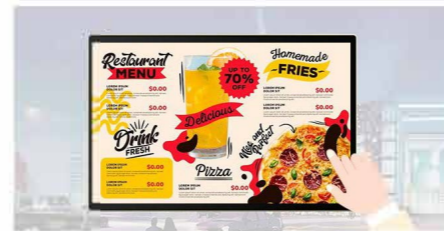

Split screen intelligently for partitions

Compatible with multiple content formats combined with split screen playback, allowing users to allocate space more flexibly for each content partitions