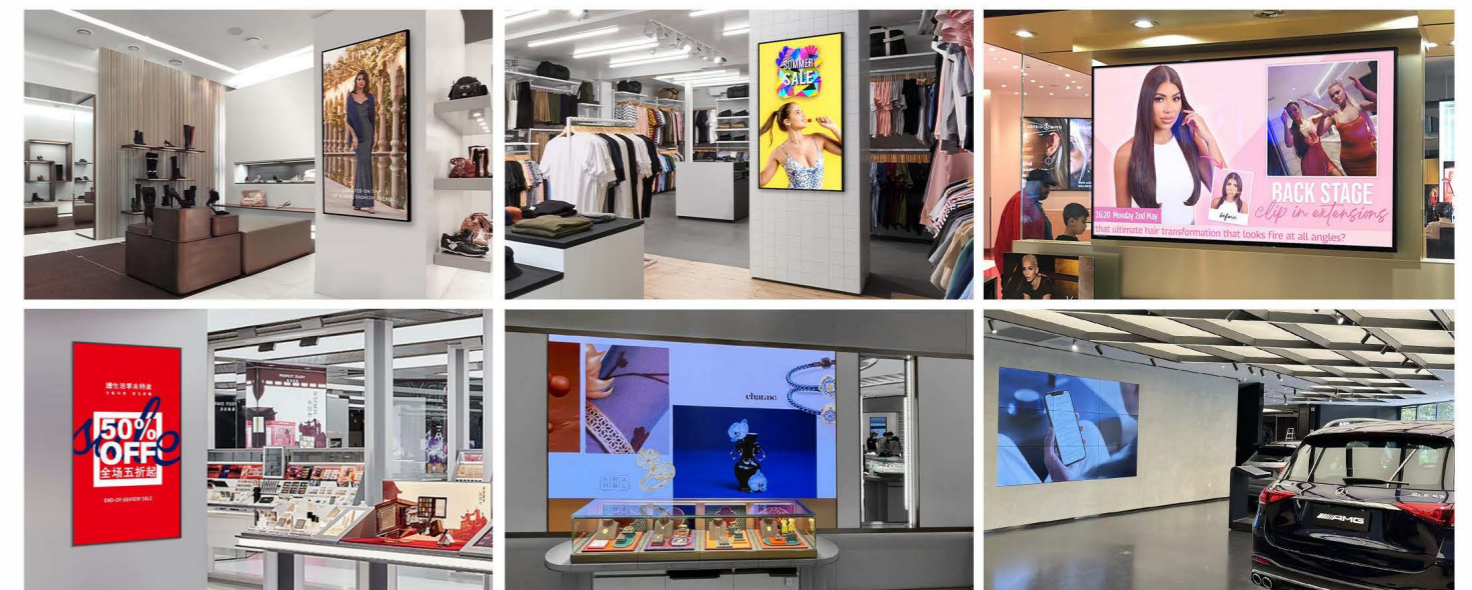

Application Case