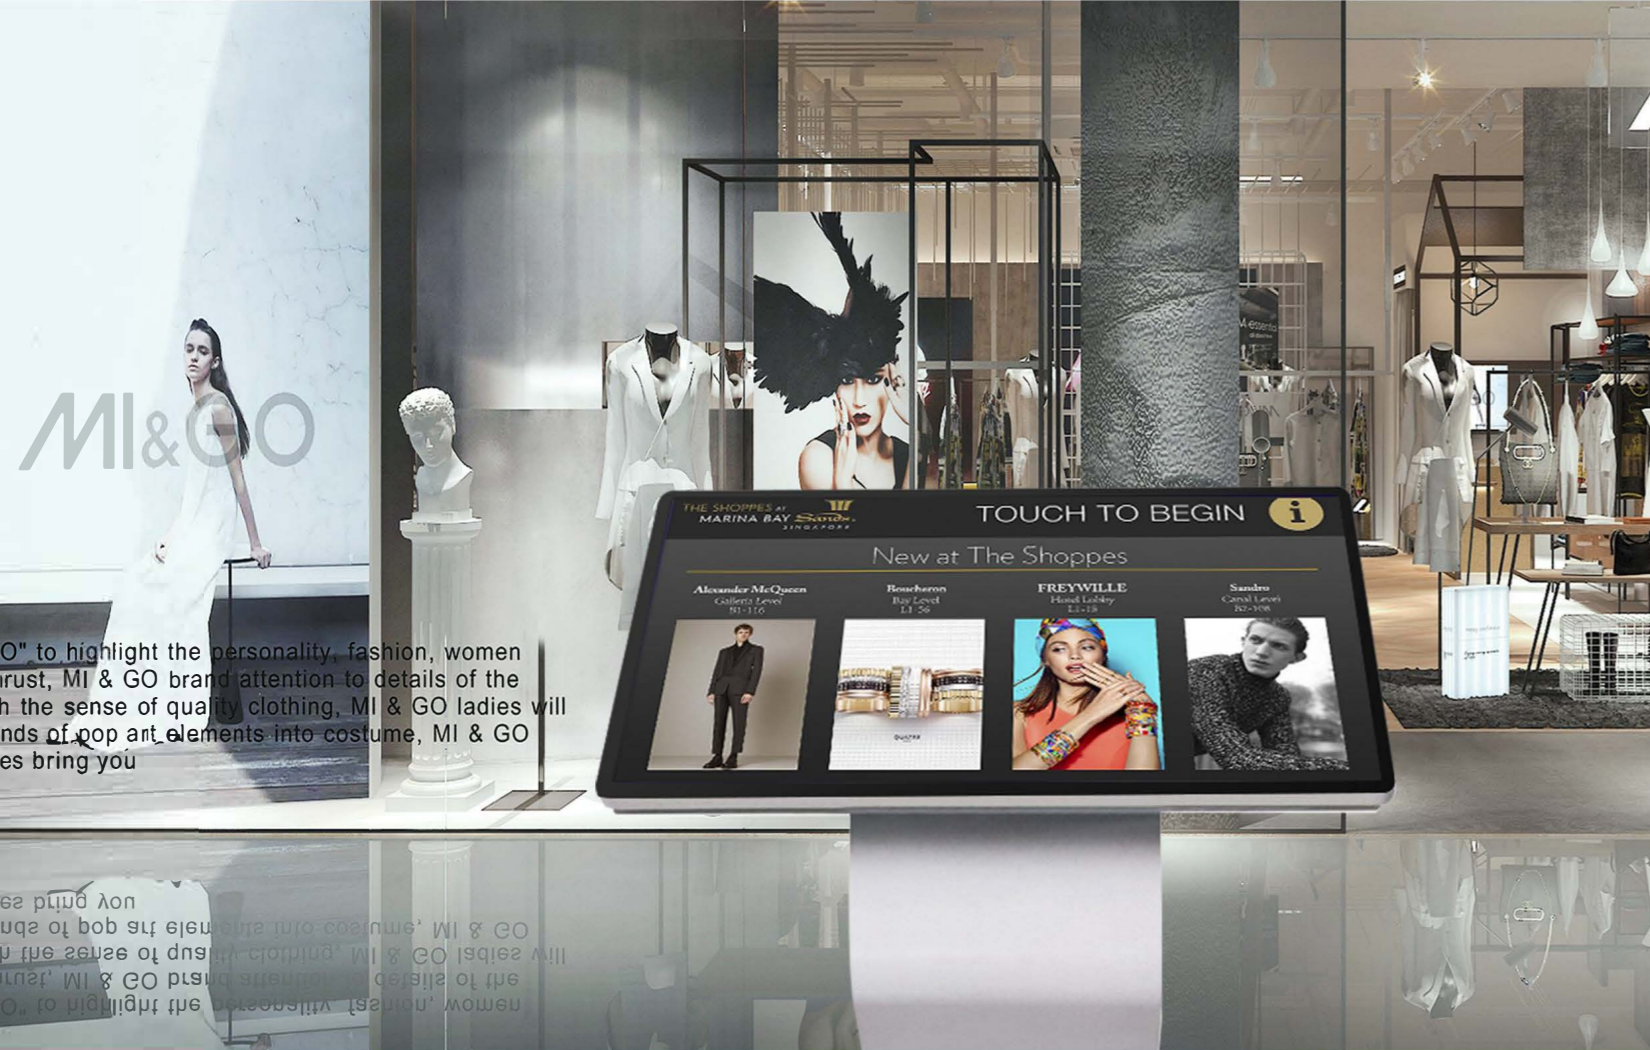

Digital Signage PCAP Series

Size: 22、27、32、43、55 inch

10-point high-precision capacitive touch

Precise contact, fast response, screen without water ripple, with dynamic image clarity technology

Original commercial IPS panel

Can highly restore the picture color, viewing angle is wide, even if different angles to enjoy the same visual effect

Split screen intelligently for partitions

Compatible with multiple content formats combined with split screen playback, allowing users to allocate space more flexibly for each content partitions

High-end configuration, full compatibility

Support network publishing and U disk local playback, plug and play, display information as you wish

Support 16/7, Timed switch on/off

Support sleep/wake function, suitable for all-weather operation of commercial stores and airports, stations and other public occasions

Built-in interactive content creation and publishing software

Support custom creation, video images, scrolling subtitles, weather and other forms of touch interactive content production and publishing