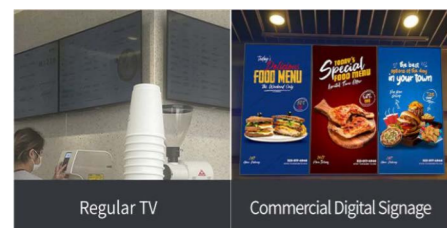

Regular TV Commercial Digital Signage

High Brightness, High Fidelity Video Footage

Original commercial IPS panel with high brightness to show true colors in indoor environment