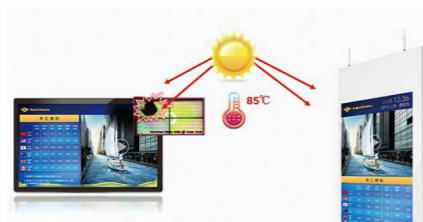

Application Case

Double-side Window Display Series

Size: 43, 55 Inch

IPS LCD panel

High brightness, high saturation display, ultra-long service life, 178° wide viewing angle, so you can enjoy the feast of perspective