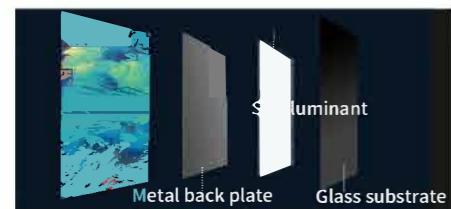

Application Case

OLED Transparent Display

Size: 55 inch non touch model, 55 inch touch model

Self-illuminating technology with wider viewing angle and limitless contrast

Self-illuminated pixels can show pure black, and the ultra-high contrast ratio accurately reproduces the color of the picture