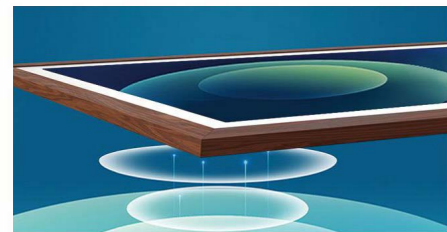

Digital Frame series

Size: 27 inch