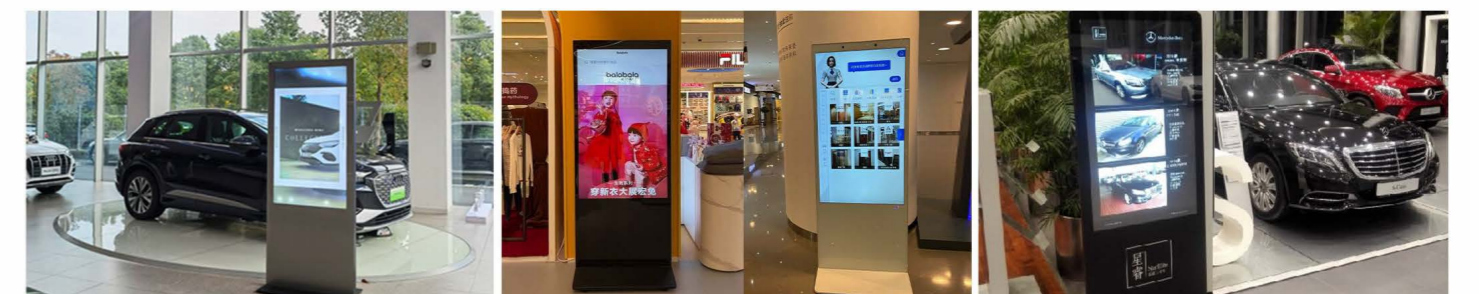

Application Case