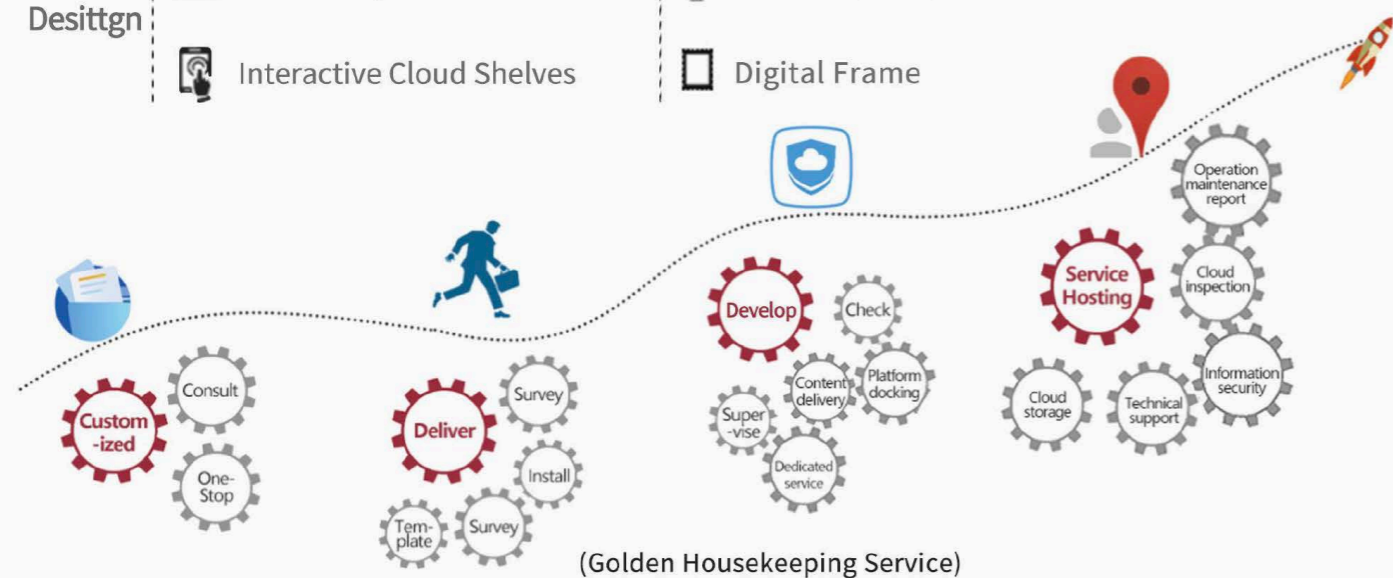

Comprehensive retail commercial display service provider

Good management

Easy to use

High efficiency

More reliable

Strong incoming traffic

Zero burden

Store Signage Cloud Service

Content

- Digital Signage Basic
- Digital Signage Pro
- Media Player
- Interactive Cloud Shelves

Hardware

- LED
- High Brightness Screen
- Moveable A-Frame
- Digital Frame

Cloud Platform

- SaaS
- OaaS