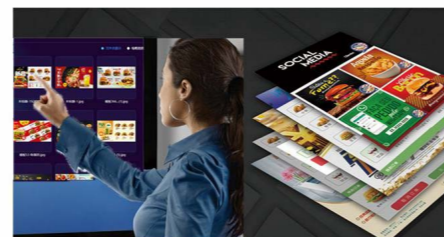

Built-in interactive content creation and publishing software

Support custom creation, video images, scrolling subtitles, weather and other forms of touch interactive content production and publishing