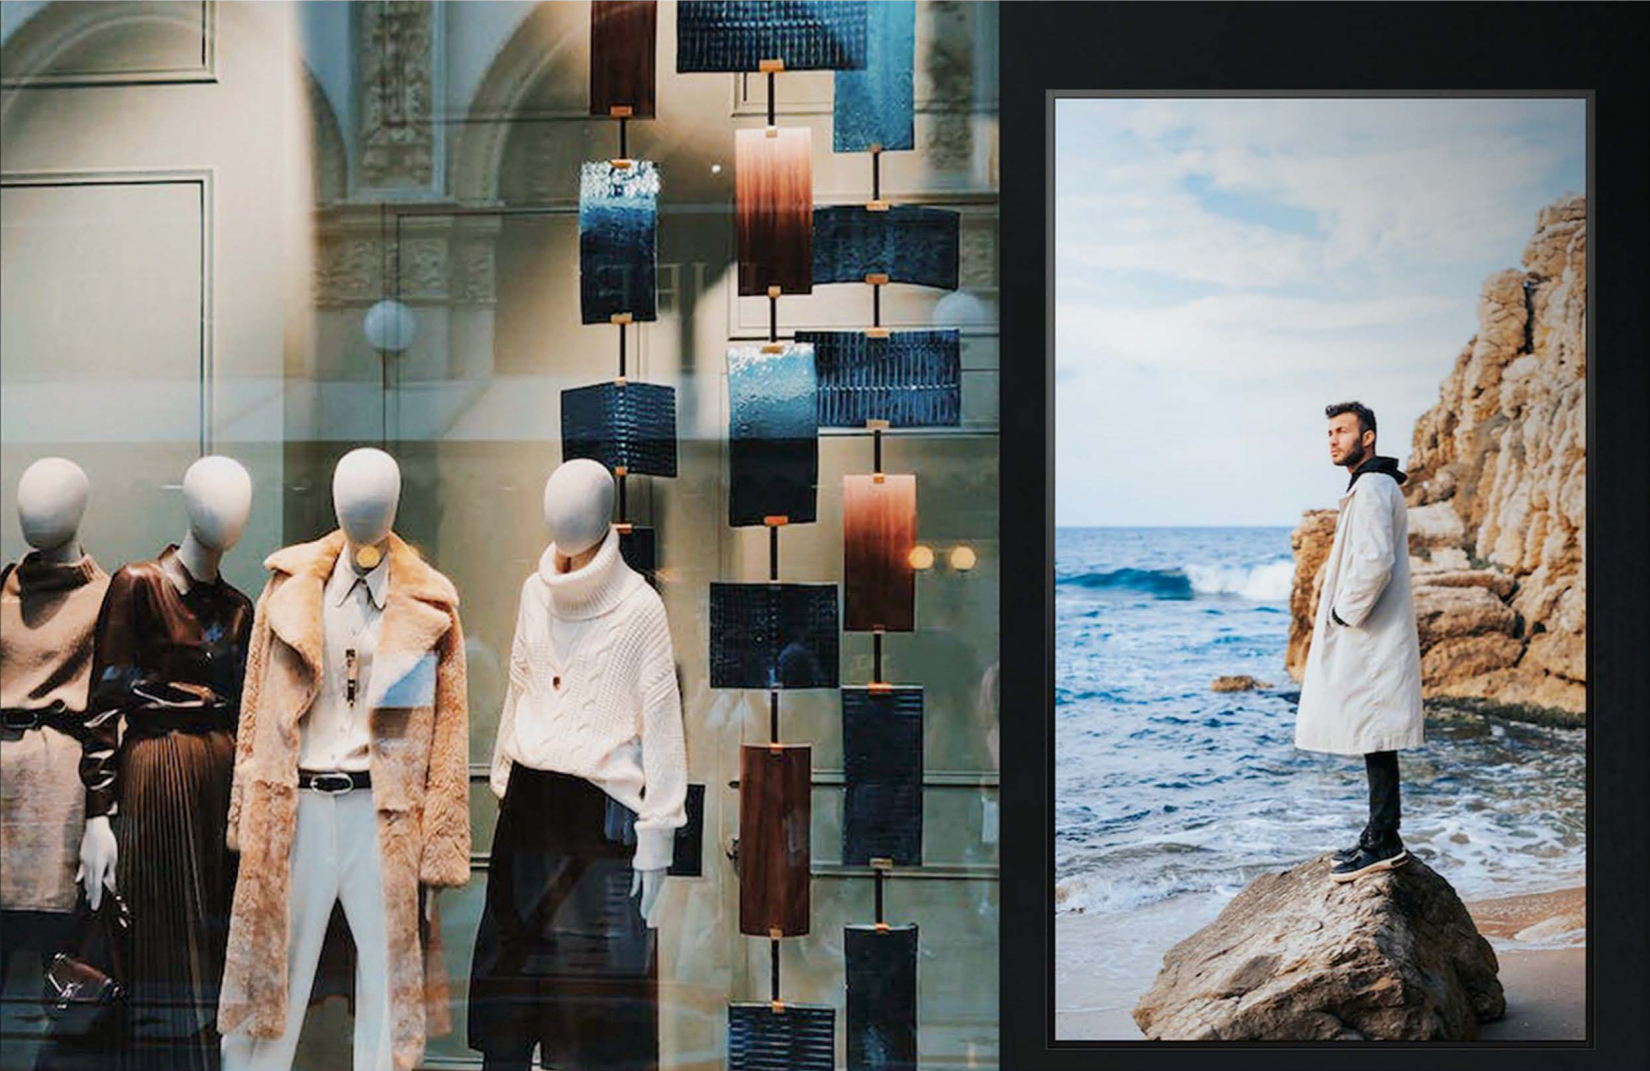

High Brightness Screen Series

Size : 55inch

Parameters

Model	M55SAR
Display	54.64 inches LED Backlight
Display Area (in)	47.62 x 26.79
Dimension (in)	48.57 x 27.73 x 3.70
Weight (lb)	GW 77.6, NW 62.2
Brightness	3500cd/m²
Response Time	10
VESA	200 x 200 & 200 x 400
CPU	RK3288 GHz ARM Cortex-A1 7, Core Frequency 1.6 Ghz
Memory	2GB
Storage	8GB
OS	Android7.1
Speaker	2 x 2W 4Ω
Communication	USB, LAN, WAN
Resolution	3840 x 2160
Contrast Ratio	1300:1
View Angle	178°
Color Depth	10bit, 1.07 Billion Colors
Timing	Multiple time period scheduled power on/off
Orientation	Portrait, Landscape
CMS	SaaS CMS
Color	Black

Original IPS high-brightness commercial-grade screens

3500 nits brightness and high contrast screen, ensuring high color accuracy and picture quality restoration for commercial retail

Wide-temperature LCDs and intelligent temperature control cooling systems

Preventing screen black spots caused by direct sunlight and ensure precise display under strong light, intelligent temperature control for efficient cooling and stable operation

Built-in light adjustment system that adapts to external lighting

Adjusting display brightness based on changes in ambient light to save energy consumption

User-friendly design with built-in and external remote control devices

Significantly improving operational efficiency and allowing for convenient placement of controls, ensuring efficient maintenance with its enclosed design

Integrated Store Signage Cloud system

Easy and efficient remote centralized management of devices and program content, enabling automatic scheduled content switching

Supports both landscape and portrait installation

For various commercial retail scenarios, accommodating diverse and personalized spatial designs