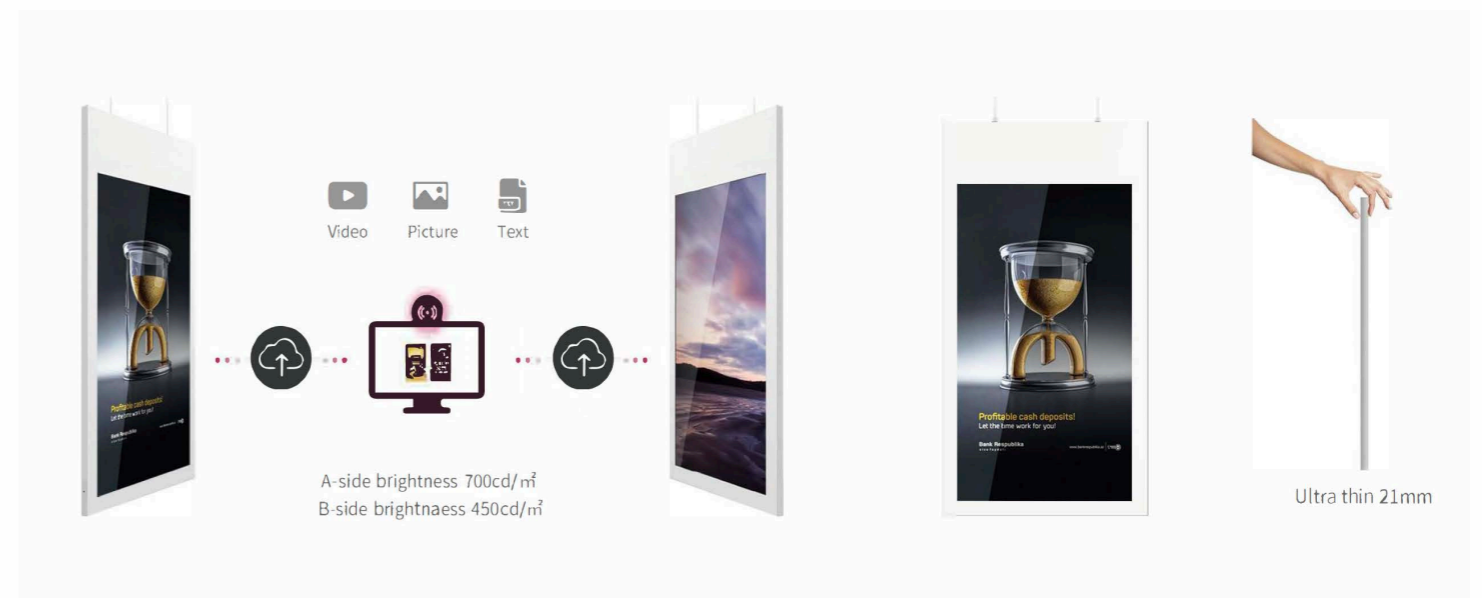

Double-side Window Display Series

Size: 43, 55 Inch

IPS LCD panel

High brightness, high saturation display, ultra-long service life, 178° wide viewing angle, so you can enjoy the feast of perspective

High temperature work

Industrial-grade high-temperature LCD, high-temperature work without black spots, no residual images on the screen for a long time, LCD does not sink, no yellow spots

Built-in CMS

Support network, USB and other content distribution methods, cloud production and distribution, to achieve unified, convenient and efficient management of promotional content across regions

Double-sided same display/different display

Double-sided different brightness, support double-sided different display, suitable for windows and other double-sided display application scenarios

Support 16/7

Original commercial IPS LCD panel, support 16/7 to fit the demand for extended operation hours in various business environments

Split screen intelligently for partitions

Compatible with multiple content formats combined with split screen playback, allowing users to allocate space more flexibly for each content partitions

Parameters